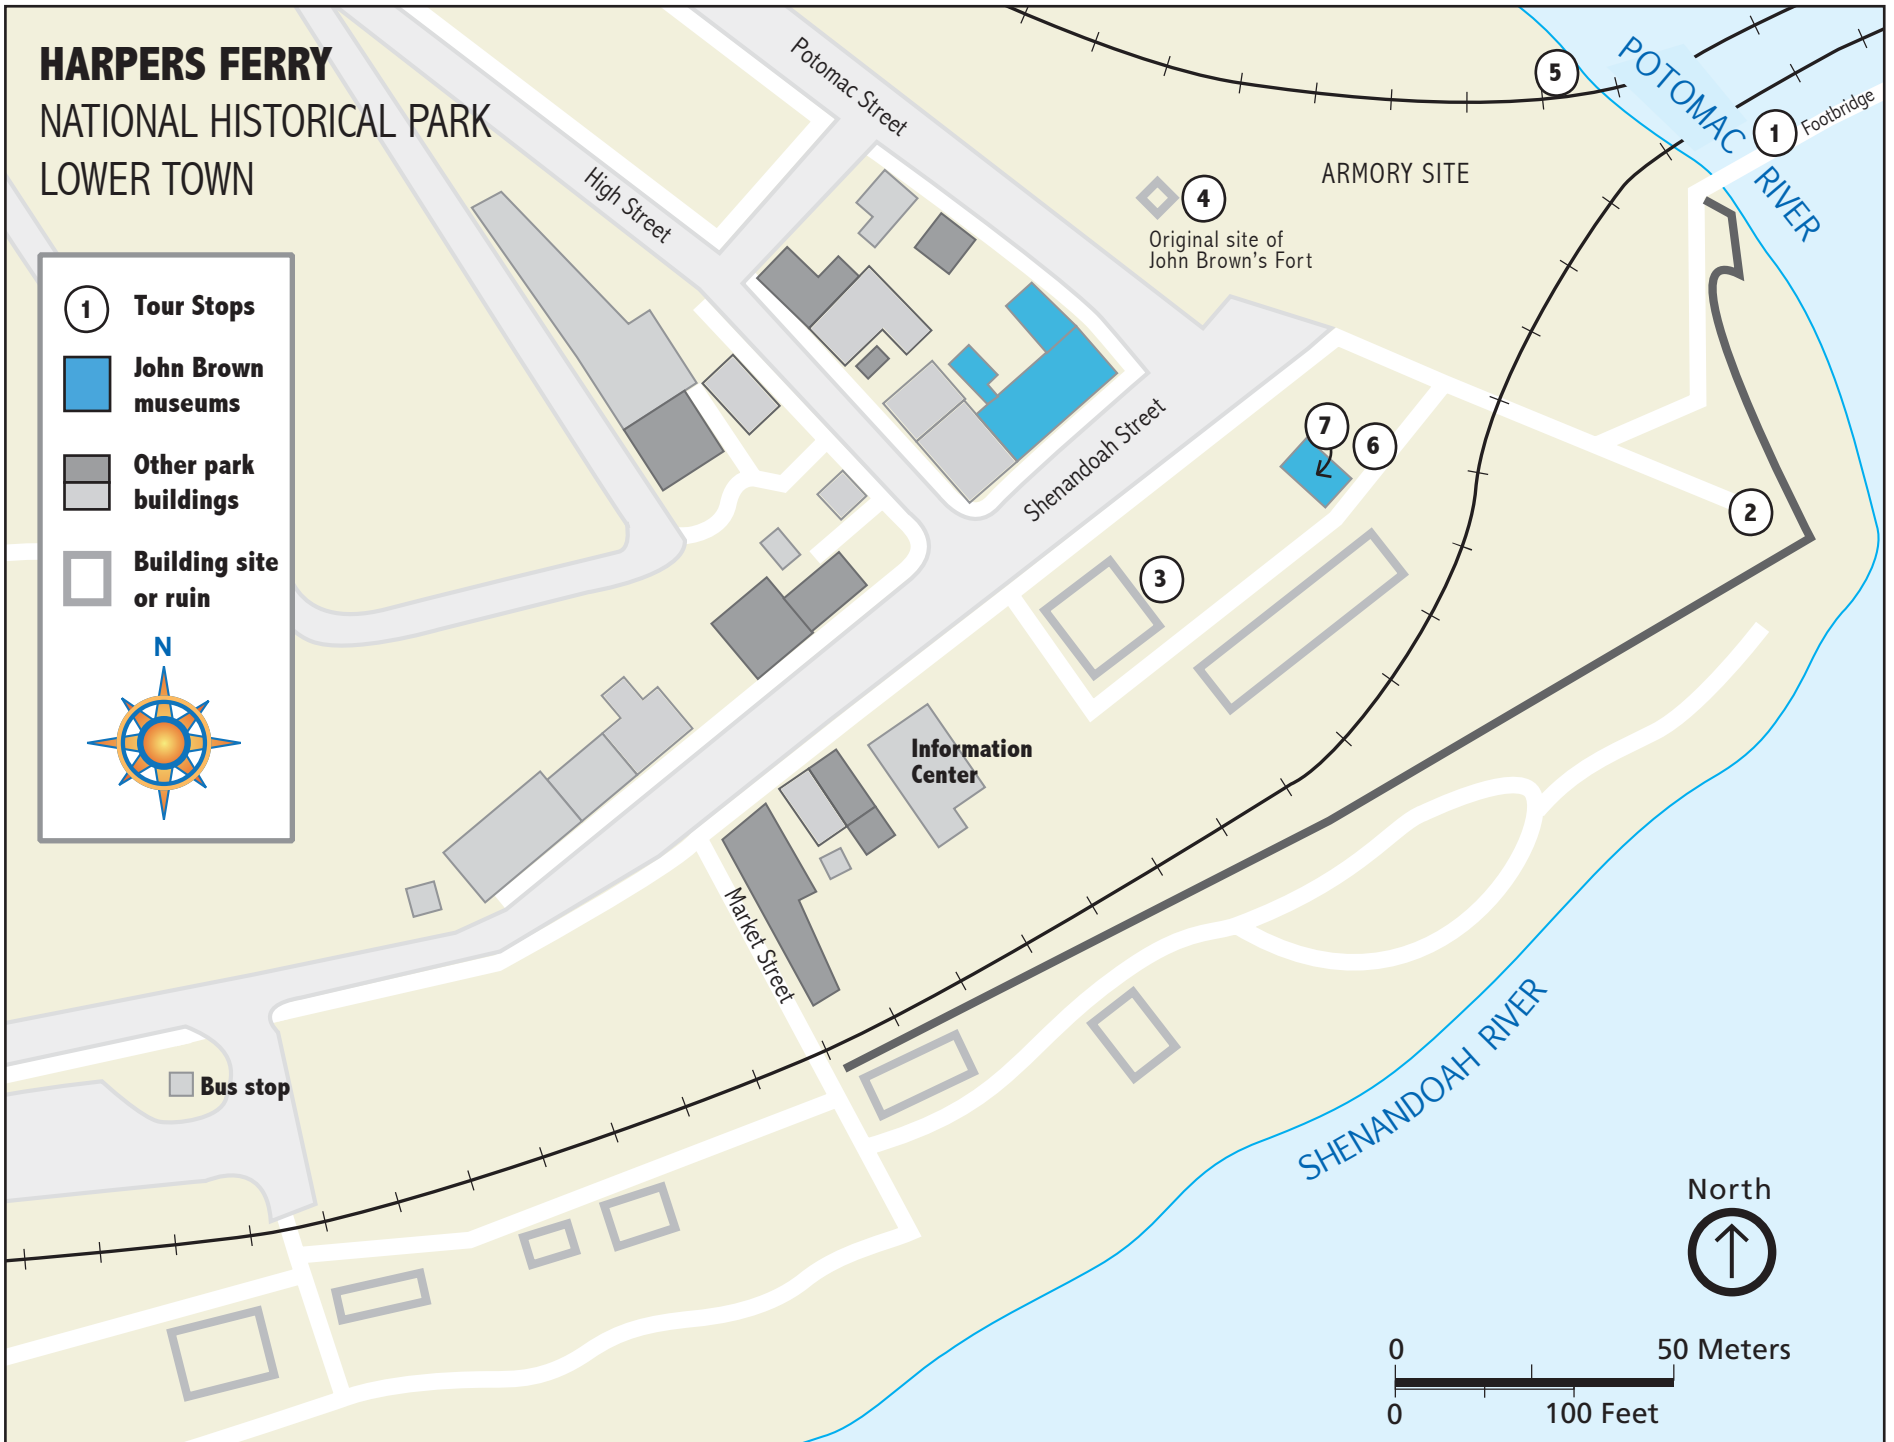

# HARPERS FERRY

## NATIONAL HISTORICAL PARK

### LOWER TOWN

- ① **Tour Stops**
- John Brown museums**
- Other park buildings**
- Building site or ruin**

Use of background illustration courtesy of the National Park Service

More Civil War Tours podcasts and maps are available at [www.CivilWarTraveler.com/audio](http://www.CivilWarTraveler.com/audio)