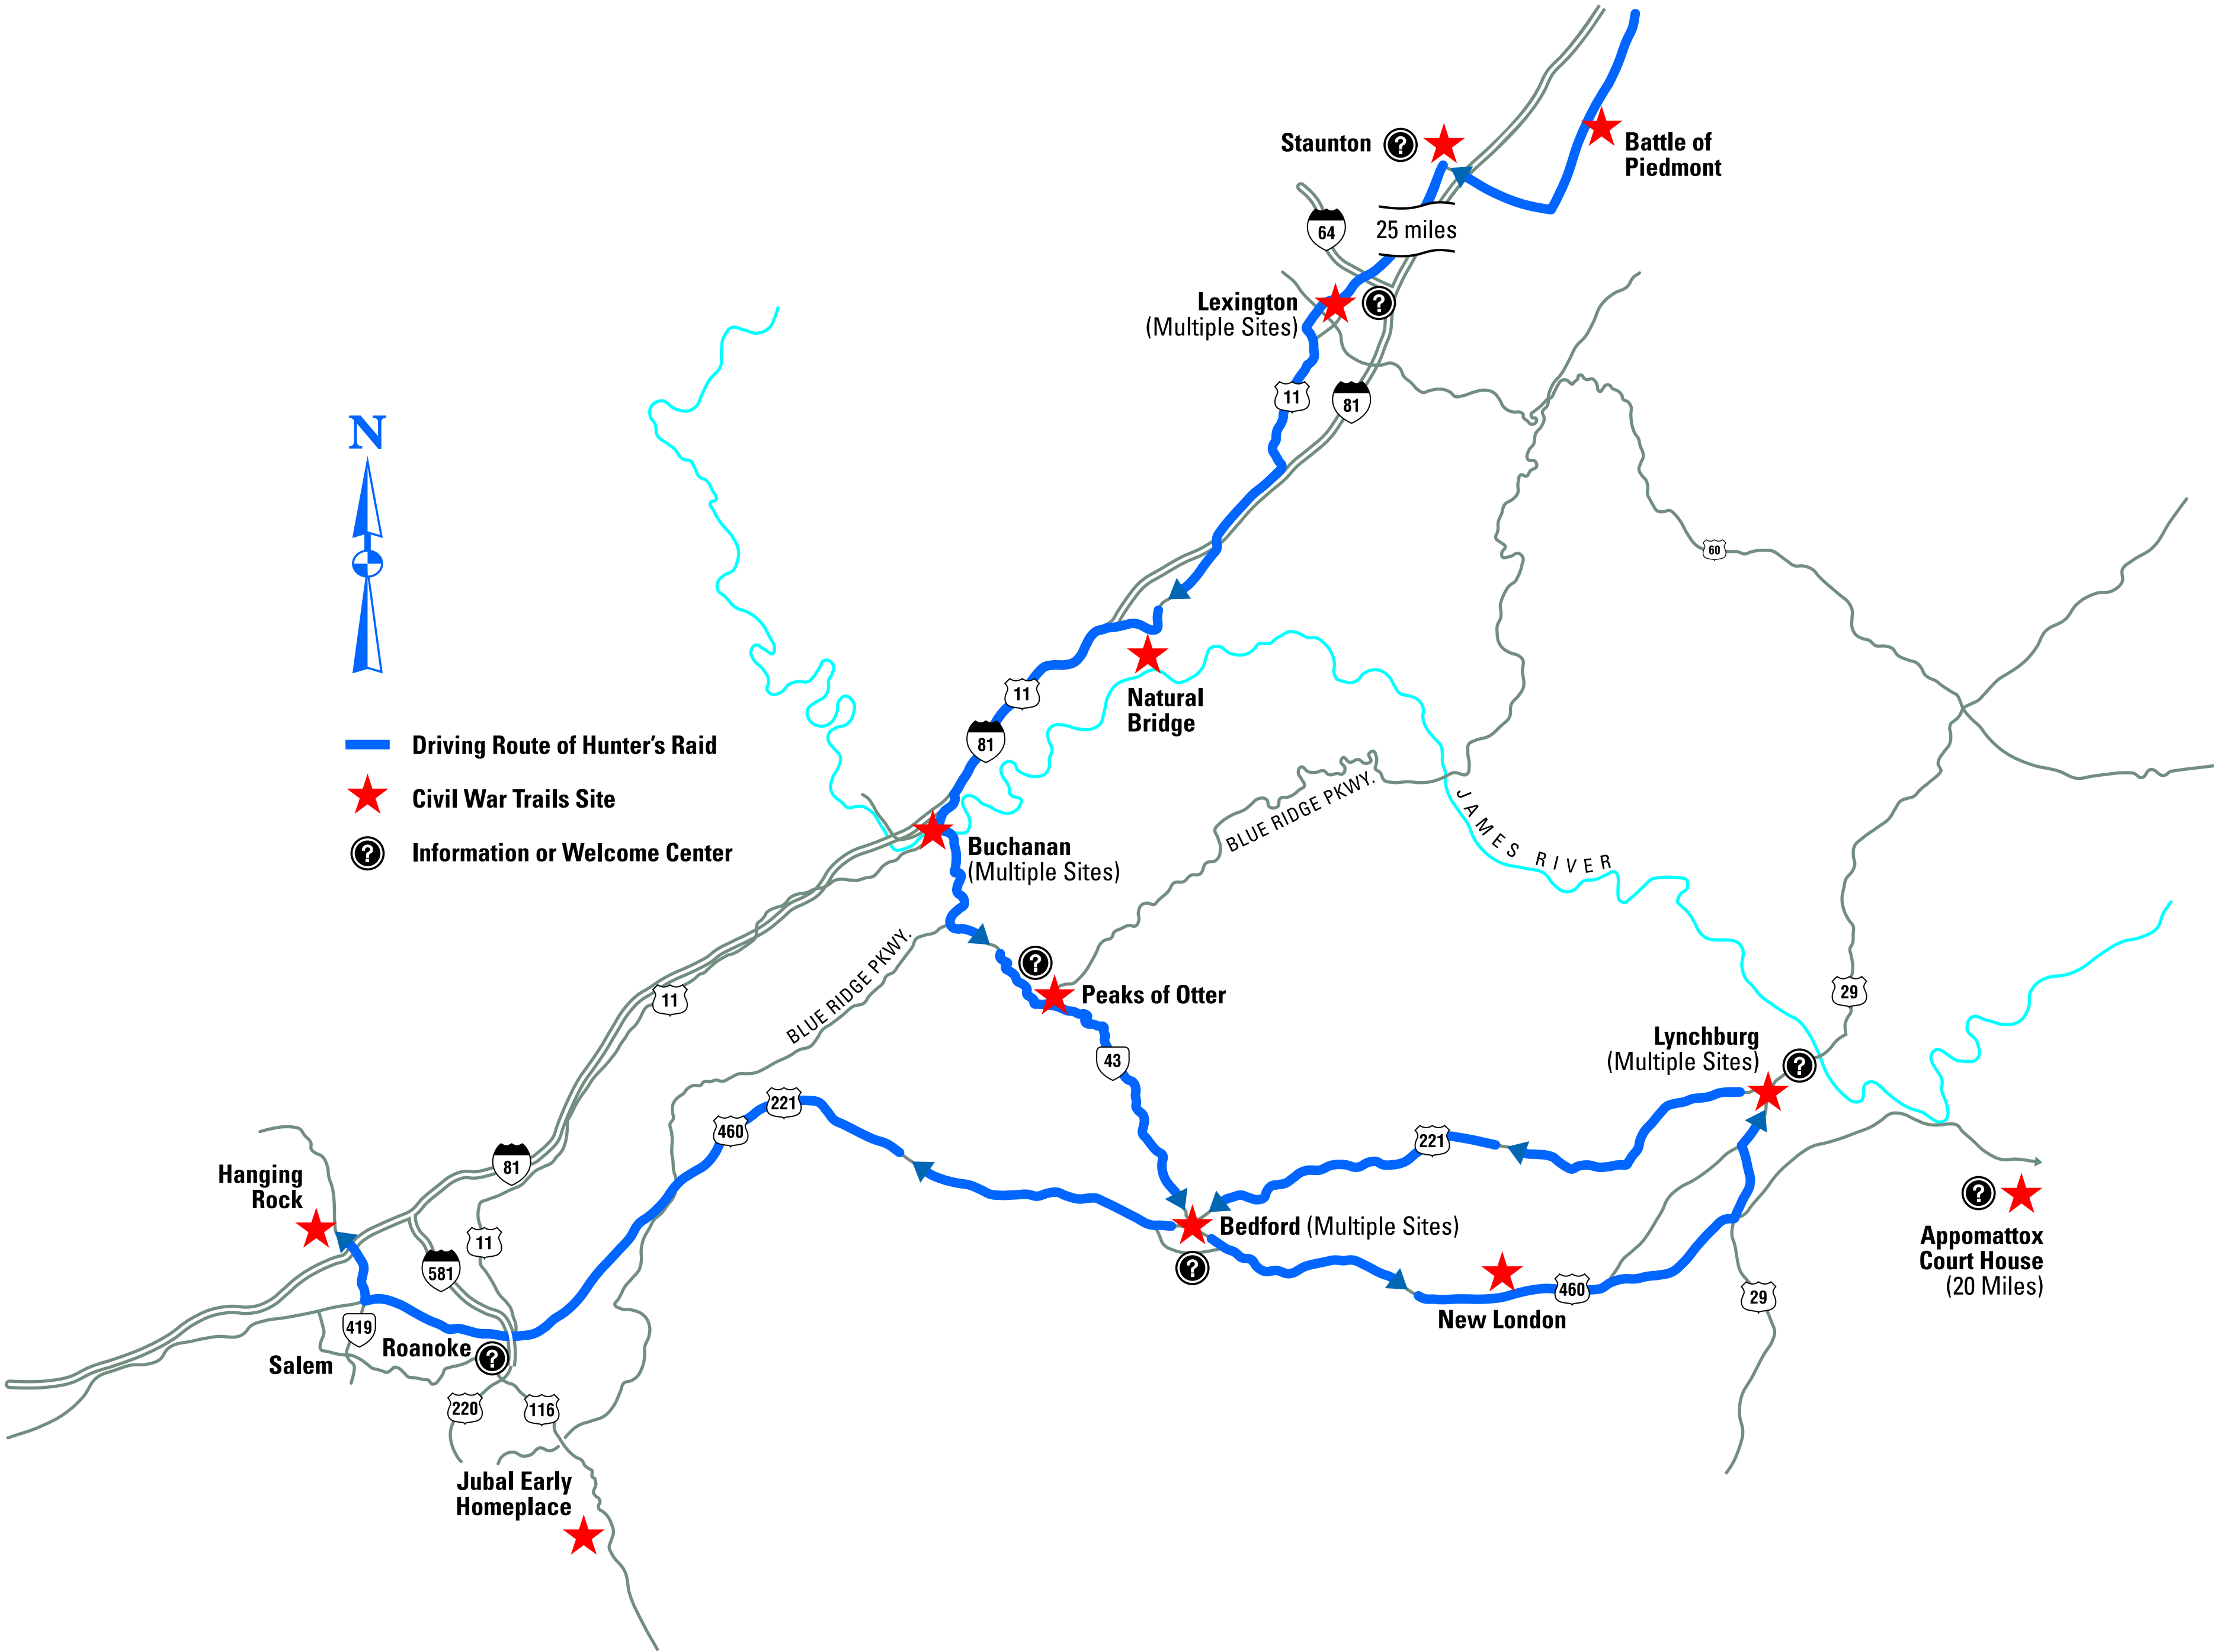

-  Driving Route of Hunter's Raid
-  Civil War Trails Site
-  Information or Welcome Center

Hanging Rock

Salem

Roanoke

Jubal Early Homeplace

Buchanan (Multiple Sites)

Peaks of Otter

Bedford (Multiple Sites)

New London

Lynchburg (Multiple Sites)

Appomattox Court House (20 Miles)

Lexington (Multiple Sites)

Staunton

Battle of Piedmont

Natural Bridge

BLUE RIDGE PKWY.

JAMES RIVER

25 miles